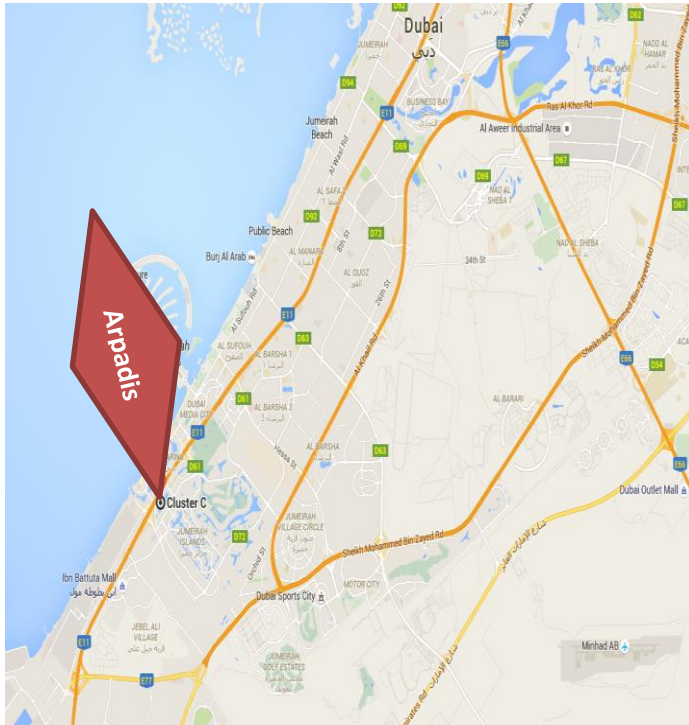

Route Description to Arpadis IMEA DMCC

Dubai Airport to JLT via Metro

- Airport Terminal1 Metro station 1
- MRed towards UAE Exchange Metro station
- Jumeirah Lakes Towers Metro station 1
- Walk(400m-5mins)
- Fortune Tower

Dubai to JLT via Metro

- Dubaimall Metro station
- MRed towards UAE Exchange Metro station
- Jumeirah Lakes Towers Metro station 1
- Walk(400m-5mins)
- Fortune Tower

Dubai Airport to JLT via Road

- Get on E11 FromAirport Rd/D89 and D70
- Merge on to E11
- Take interchange No.5, First Alkhail st and Alsarayatst to cluster C

Dubai to JLT via Road

- Get on E11 FromAirport Rd/D89 and D70
- Merge on to E11
- Take interchange No.5, First Alkhail st and Alsarayatst to cluster C

Arpadis IMEA DMCC, Unit 2303, FortuneTower, Cluster C, Jumeirah Lakes Towers, PO. Box 634253, Dubai, United Arab Emirates, Phone: +971 (0)44484322, Fax : +971 (0)44484323 Follow us: